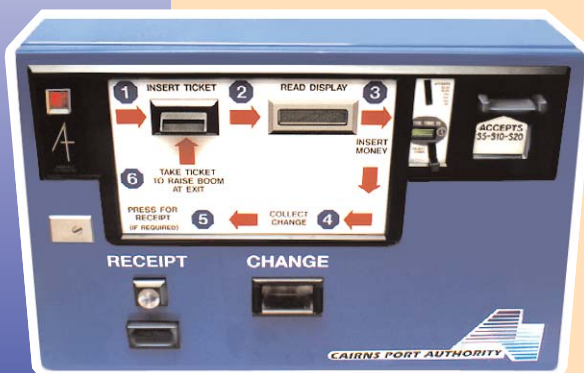

ABBERFIELD INDUSTRIES PTY LTD

32 Cross Street Brookvale Sydney NSW 2100 Australia
Tel: +61 - (0)2 9939 2844 Fax: +61 - (0)2 9938 3462
Email: contact@abberfield.com.au Internet: www.abberfield.com.au